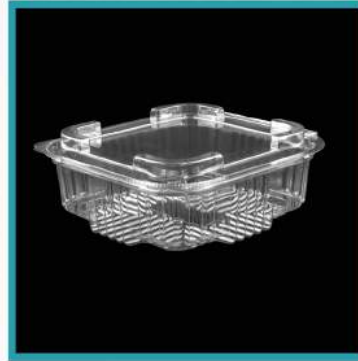

TP23 – 375 CC
Stackable Squer

Color: Transparente

Raw Materials: Pet

Pieces In a Box : 600